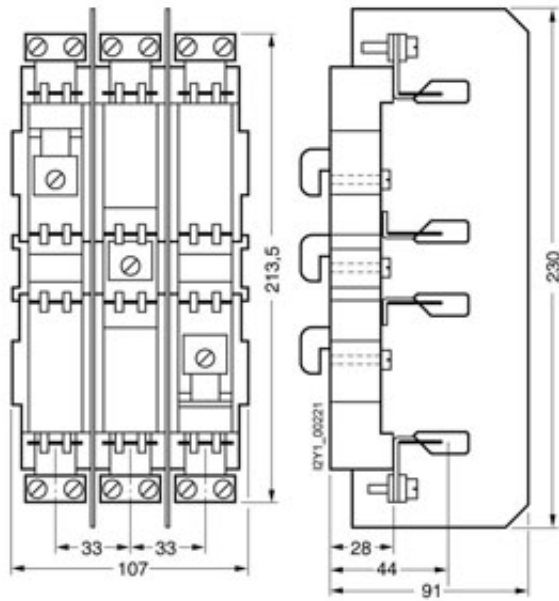

CAX-Online-Generator

last change:

Dec 31, 2012