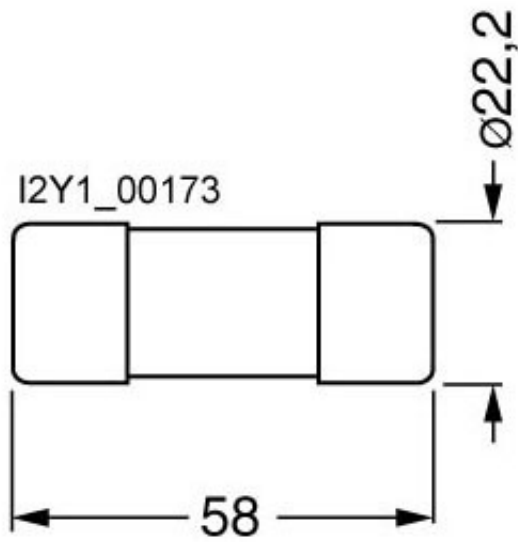

last change:

Jan 23, 2013