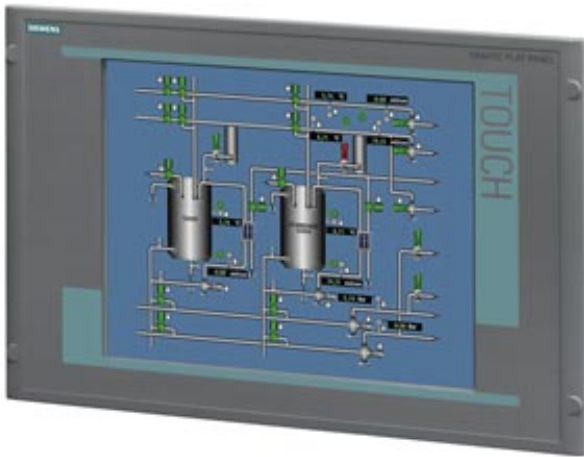

SIEMENS

Product data sheet

6AV7861-2TA00-1AA0

SIMATIC FLAT PANEL 15T 15 INCH TOUCH TFT-DISPLAY WITH 1024X768 PIXEL RESOLUTION 24V DC VGA, DVI-D INTERFACE INCL. VGA-CABLE 1,8M

Display	
Screen diagonal	15 in
visible area (HxV) in mm	304 x 228
Viewing angle	100° x 90° (min)
On Screen Display (OSD) configuration	Yes
Number of colors (bit levels)	16.2 million
Number of colors	16000000 ; 16.2 million
Resolution (pixels)	
Horizontal image resolution	1024
Vertical image resolution	768
Resolution (WxH in pixel)	1024 x 768
General features	
Brightness/contrast	> 260 cd/m ² / 350:1
Contrast	260 cd/m ² / 350:1
Control elements	

Operating mode	
integrated mouse cursor control	No
Function keys	No
Installation type/mounting	
Rack mounting possible	Yes
Desktop device	No
VESA mounting	No
Supply voltage	
Type of actuation	AC
AC	Yes
DC	Yes
permissible range, lower limit (DC)	19.2 V
permissible range, upper limit (DC)	28.8 V
Degree and class of protection	
IP54 at front	Yes ; For screw mounting in 19" rack
IP65 at front	Yes ; if mounted with the supplied latch fasteners
Standards, approvals, certificates	
CE	Yes ; Industry
UL	Yes
UL approval	Yes
GL	Yes ; optional
ABS	Yes ; optional
BV	Yes ; optional
DNV	Yes ; optional
LRS	Yes ; optional
Gost-R	No
Dimensions	
Width of the housing front	483 mm
Height of housing front	310 mm
Depth/installation dimension	54 mm
Status	Jul 17, 2012